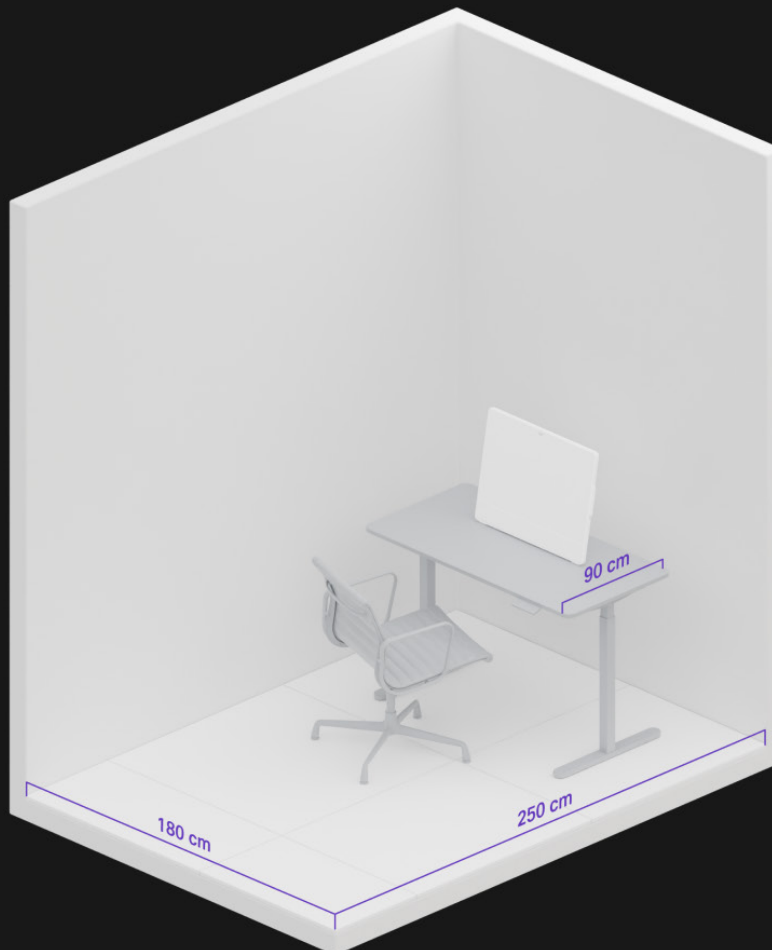

Focus Room Design Blueprint

Overview

Focus Room Design Blueprint

Camera coverage (featuring the Cisco Desk Pro)

- Single person frame (up to 1,5 m / 5 ft)

tile scale = 1m² / 10,8 ft²

Focus Room Design Blueprint

Microphone coverage (featuring the Cisco Desk Pro)

● Microphone pickup range
(up to 1,5 m / 5 ft)

tile scale = 1m² / 10,8 ft²

June 2024

For more information

Please read the Cisco [Hybrid Work Design Guides](#) and visit [Cisco Workspaces](#)