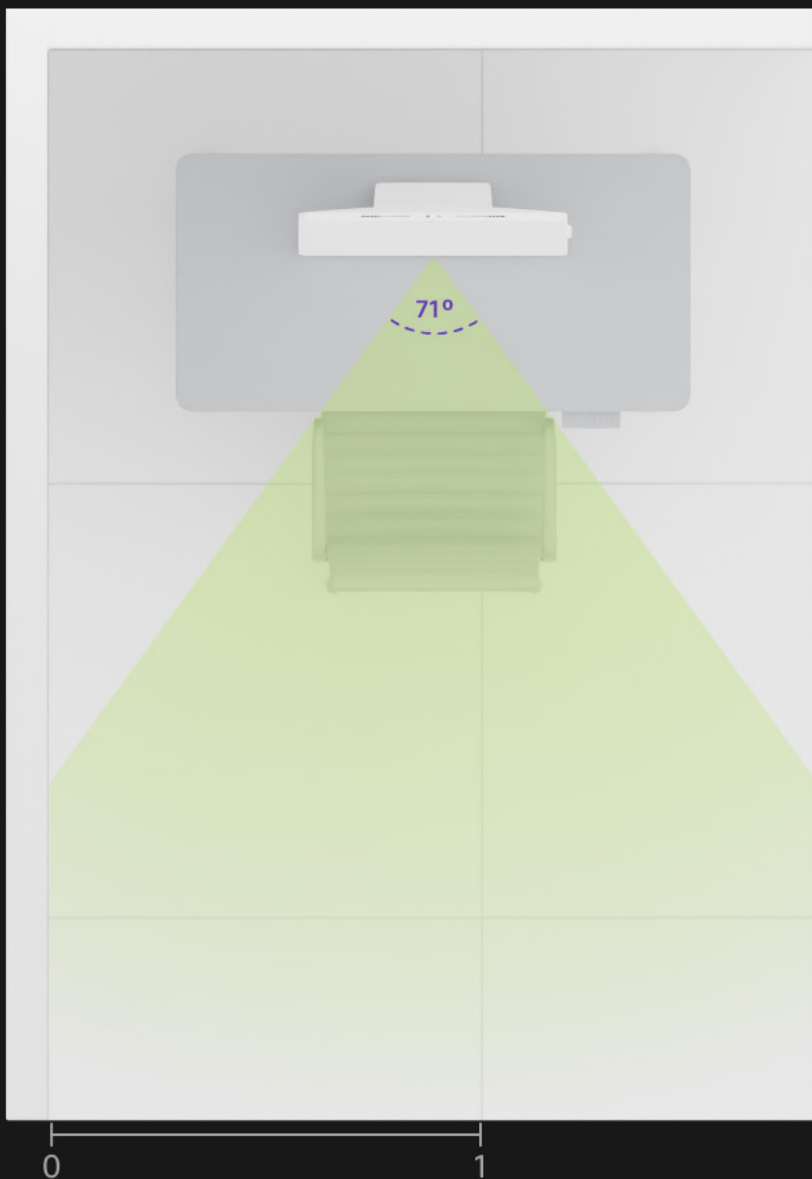

Focus Room Design Blueprint

Overview

Focus Room Design Blueprint

Camera coverage (featuring the Cisco Desk Pro)

- Single person frame (up to 1,5 m / 5 ft)

tile scale = 1m² / 10,8 ft²

Focus Room Design Blueprint

Microphone coverage (featuring the Cisco Desk Pro)

● Microphone pickup range
(up to 1,5 m / 5 ft)

tile scale = 1m² / 10,8 ft²

June 2024

For more information

Please read the Cisco [Hybrid Work Design Guides](#) and visit [Cisco Workspaces](#)