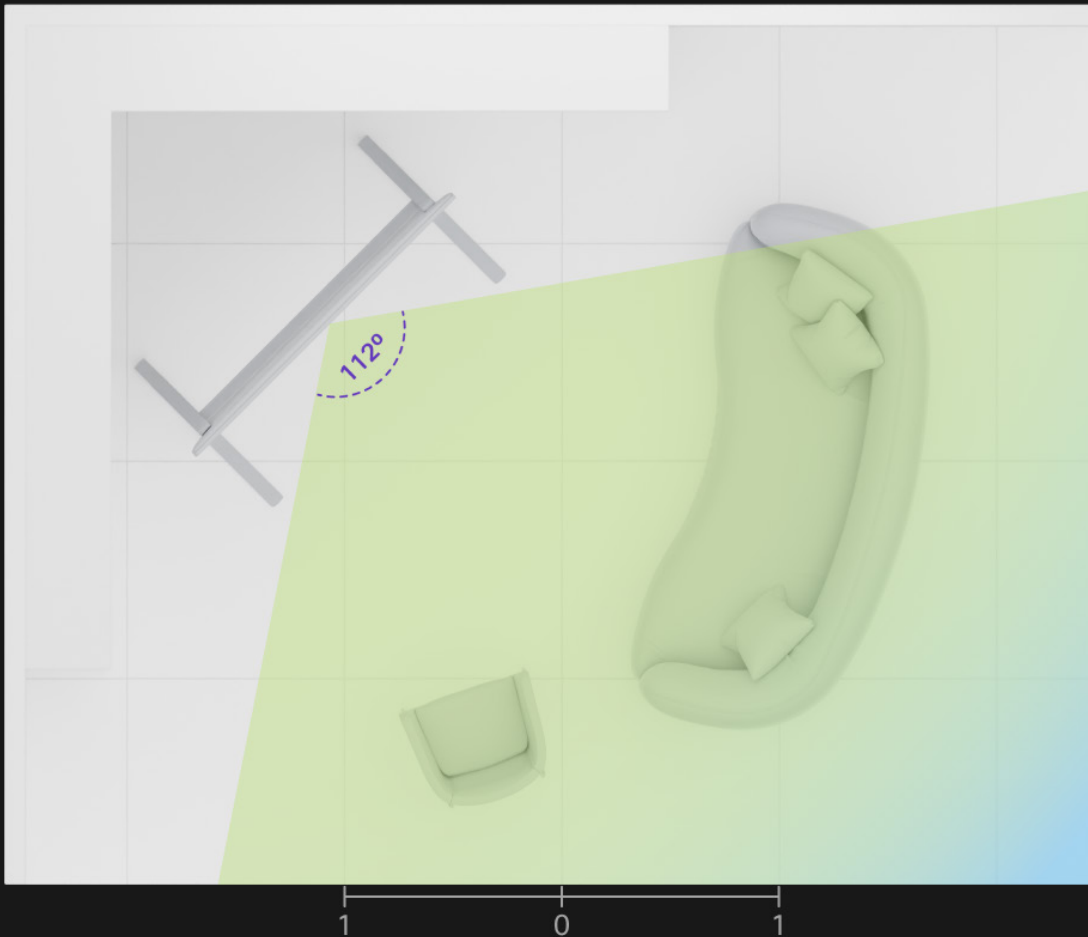

Open Flexible Space Design Blueprint

Overview (featuring the Cisco Board Pro G2)

Open Flexible Space Design Blueprint

Camera coverage (featuring the Cisco Board Pro G2)

- Single person frame (up to 4 m / 13 ft)

tile scale = 1m2 / 10,8 ft2

Open Flexible Space Design Blueprint

Microphone coverage (featuring the Cisco Board Pro G2)

● Microphone pickup range
(up to 4 m / 13 ft)

tile scale = 1m² / 10,8 ft²

June 2024

For more information