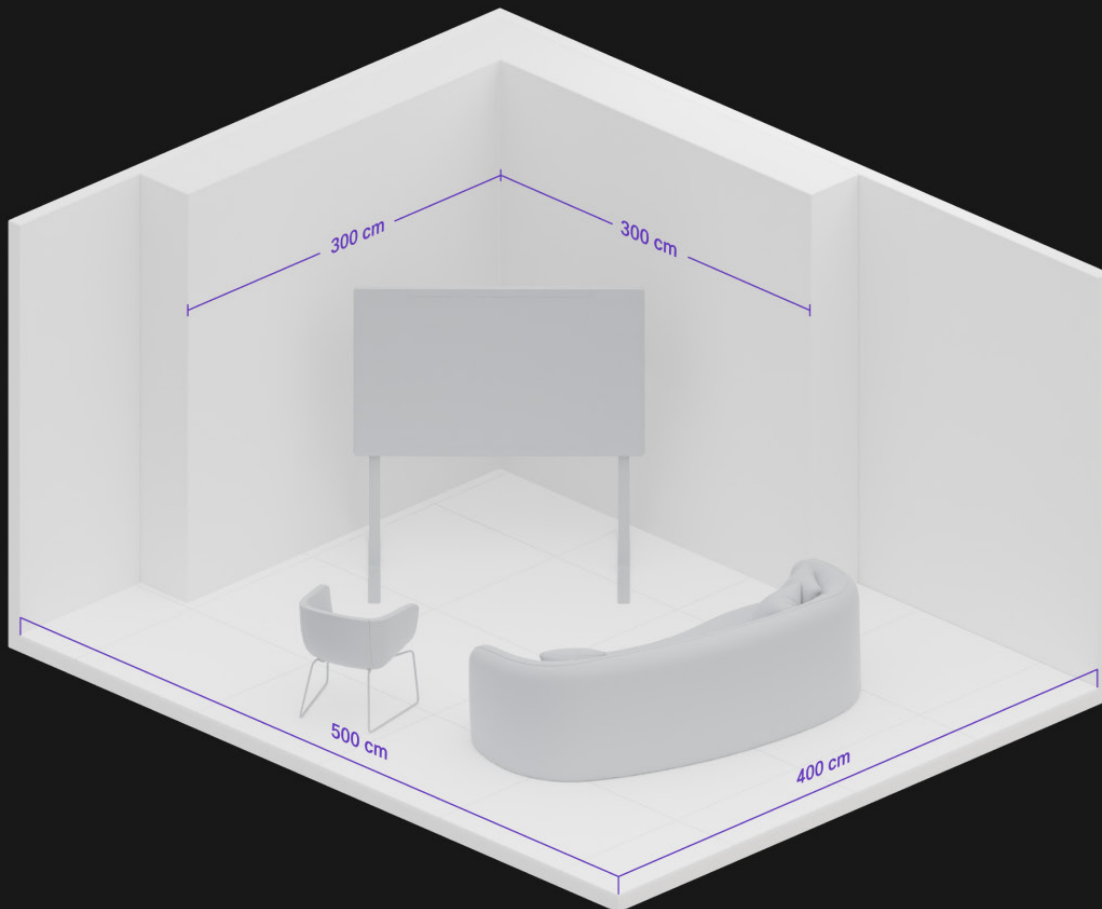

Open Flexible Space Design Blueprint

Overview (featuring the Cisco Board Pro G2)

Open Flexible Space Design Blueprint

Camera coverage (featuring the Cisco Board Pro G2)

- Single person frame (up to 4 m / 13 ft)

tile scale = 1m2 / 10,8 ft2

Open Flexible Space Design Blueprint

Microphone coverage (featuring the Cisco Board Pro G2)

● Microphone pickup range
(up to 4 m / 13 ft)

tile scale = 1m² / 10,8 ft²

June 2024

For more information