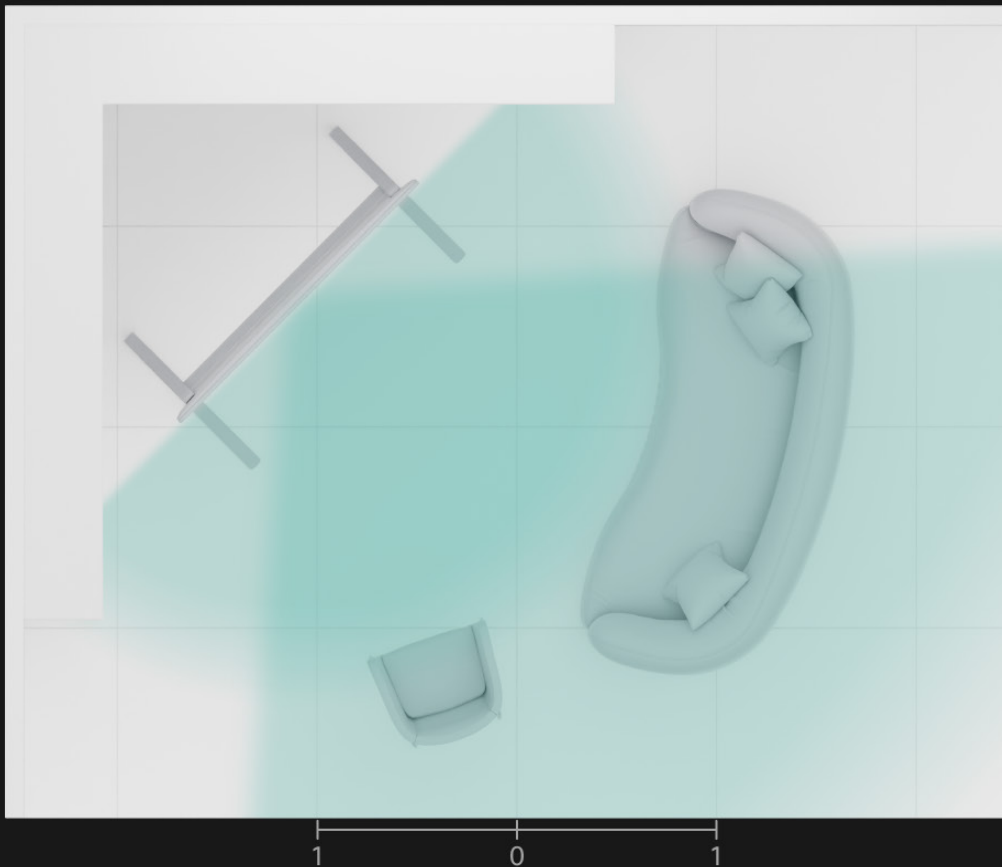

Open Flexible Space Design Blueprint

Overview (featuring the Cisco Board Pro G2)

Open Flexible Space Design Blueprint

Camera coverage (featuring the Cisco Board Pro G2)

- Single person frame (up to 4 m / 13 ft)

tile scale = 1m2 / 10,8 ft2

Open Flexible Space Design Blueprint

Microphone coverage (featuring the Cisco Board Pro G2)

● Microphone pickup range
(up to 4 m / 13 ft)

tile scale = 1m² / 10,8 ft²

June 2024

For more information