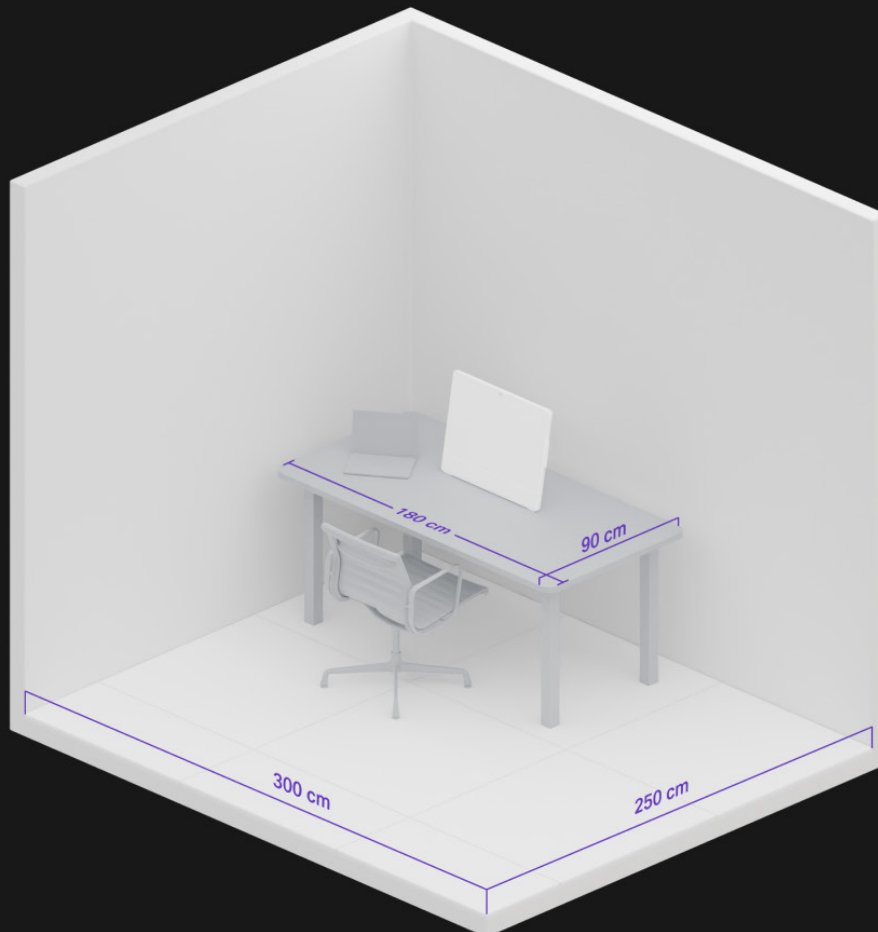

Personal Desk Design Blueprint

Overview (featuring the Cisco Desk)

Personal Desk Design Blueprint

Camera coverage (featuring the Cisco Desk)

- Single person frame (up to 1,5 m / 5 ft)

tile scale = 1m2 / 10,8 ft2

Personal Desk Design Blueprint

Microphone coverage (featuring the Cisco Desk)

● Microphone pickup range
(up to 1,5 m / 5 ft)

tile scale = 1m² / 10,8 ft²

June 2024

For more information

Please read the Cisco [Hybrid Work Design Guides](#) and visit [Cisco Workspaces](#)