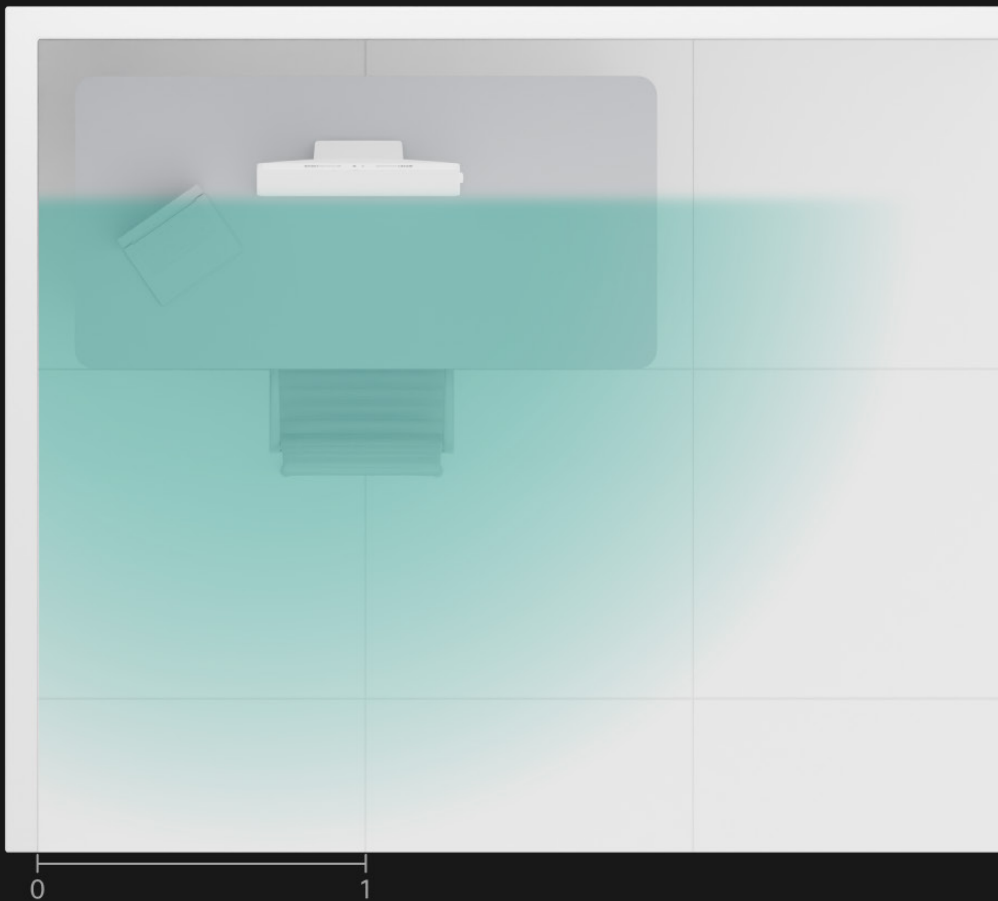

Personal Desk Design Blueprint

Overview (featuring the Cisco Desk)

Personal Desk Design Blueprint

Camera coverage (featuring the Cisco Desk)

- Single person frame (up to 1,5 m / 5 ft)

tile scale = 1m2 / 10,8 ft2

Personal Desk Design Blueprint

Microphone coverage (featuring the Cisco Desk)

● Microphone pickup range
(up to 1,5 m / 5 ft)

tile scale = 1m² / 10,8 ft²

June 2024

For more information

Please read the Cisco [Hybrid Work Design Guides](#) and visit [Cisco Workspaces](#)